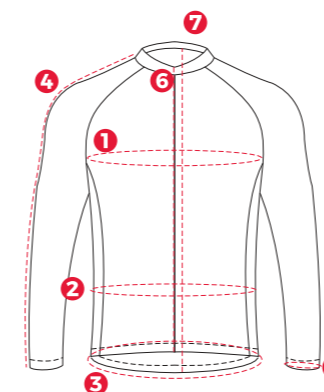

Features:
Main body- breathable mesh, sleeve & side & sleeve cuff-**T090**
SAB zipper, high-neck, anti-slip elastic hem

DZ-GAMMA-AE04 SIZE CHART

Unit: cm

SIZE CHART	XS	S	M	L	XL	2XL	3XL	4XL
1 1/2Chest	43	45	47	49	52	55	58	61
2 1/2Waist	35	38	41	44	47	51	55	59
3 1/2Hem	38	40	42	44	47	50	53	56
4 Sleeves length	38	38.75	39.5	40.25	41	41.75	42.5	42.5
5 1/2Cuff	11	11.5	12	12.5	13.25	14	14.75	15.5
6 Front zipper	48	50	52	54	56	58	60	60
7 Back length	65	67	69	71	73	75	77	77

DZ-GAMMA-18AJ03

TEMPLATE INFO

Suitable for:
Leisure style, raglan sleeves, non-standard body figure

Fabric: 100% polyester.

Features:
Main body-breathable mesh, sleeve & side & sleeve cuff-**T090**
SAB zipper, high-neck, anti-slip elastic hem

DZ-GAMMA-18AJ03 SIZE CHART

Unit: cm

SIZE CHART	XS	S	M	L	XL	2XL	3XL	4XL	5XL
1 1/2Chest	43	45	47	49	52	55	58	61	64
2 1/2Waist	38	40	42	44	47	51	55	59	59
3 1/2Hem	37	39	41	43	46	49	52	55	58
4 Sleeves length	68	70	72	74	76	78	80	80	80
5 1/2Cuff	8.5	9	9.5	10	10.5	11	11.5	12	12.5
6 Front zipper	50	52	54	56	58	60	62	62	62
7 Back length	65	67	69	71	73	75	77	77	77

DZ-GAMMA-AJ11

TEMPLATE INFO.

Suitable for:
racing style,tight comparatively, pro cyclist.

Fabric:
side part &leg opening-85% polyester,15% spandex,
black part&-82%nylon,18% spandex.

Features:
side part-sublimated, crotch part- pre-dyed black nylon fabric,
leg opening-**4.5cm** anti-slip elastic stripe,
optional pads, flat-lock stitches.