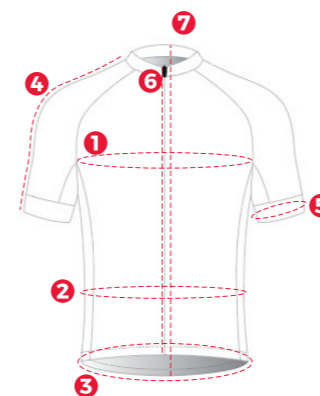

DZ-GAMMA-AE04

DZ-GAMMA-18AJ03

DZ-GAMMA-AJ11

GAMMA

DZ-GAMMA-AE04

TEMPLATE INFO.

Suitable for:
Leisure style, raglan sleeves, non-standard body figure

Fabric: 100% polyester.

Features:
Main body- breathable mesh, sleeve & side & sleeve cuff-**T090**
SAB zipper, high-neck, anti-slip elastic hem

DZ-GAMMA-AE04 SIZE CHART

Unit: cm

SIZE CHART	XS	S	M	L	XL	2XL	3XL	4XL
1 1/2Chest	43	45	47	49	52	55	58	61
2 1/2Waist	35	38	41	44	47	51	55	59
3 1/2Hem	38	40	42	44	47	50	53	56
4 Sleeves length	38	38.75	39.5	40.25	41	41.75	42.5	42.5
5 1/2Cuff	11	11.5	12	12.5	13.25	14	14.75	15.5
6 Front zipper	48	50	52	54	56	58	60	60
7 Back length	65	67	69	71	73	75	77	77

DZ-GAMMA-18AJ03

TEMPLATE INFO

Suitable for:
Leisure style, raglan sleeves, non-standard body figure

Fabric: 100% polyester.

Features:
Main body-breathable mesh, sleeve & side & sleeve cuff-**T090**
SAB zipper, high-neck, anti-slip elastic hem

DZ-GAMMA-AJ11

TEMPLATE INFO.

Suitable for:
racing style,tight comparatively, pro cyclist.

Fabric:
side part &leg opening-85% polyester,15% spandex,
black part&-82%nylon,18% spandex.

Features:
side part-sublimated, crotch part- pre-dyed black nylon fabric,
leg opening-**4.5cm** anti-slip elastic stripe,
optional pads, flat-lock stitches.